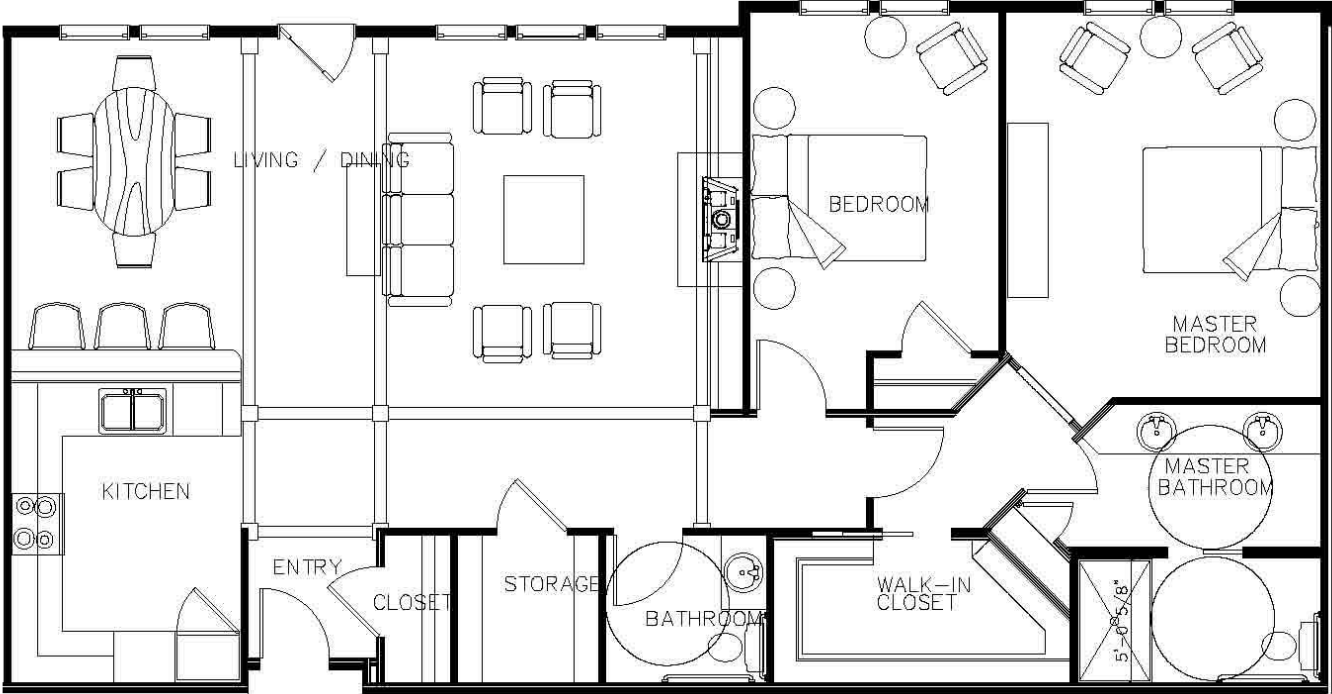

Quail Hollow Senior Living Community

FLOOR PLANS

- A** 1 bedroom, 1 bathroom | 630 Sq. Ft.
- D** 1 bedroom, 1 bathroom | 618 Sq. Ft.
- F** Corner Apartment | 2 bedrooms, 1 bathroom | 800 Sq. Ft.
- C** 2 bedrooms, 1 bathroom | 900 Sq. Ft.
- C2** Handicapped Accessible | 2 bedrooms, 1 bathroom | 915 Sq. Ft.
- C3** Additional Storage | 2 bedrooms, 1 bathroom | 950 Sq. Ft.
- Other** Unique Floor Plans – The Ridge Only
2 bedroom, 1.5 bathrooms | Variable Sq. Ft.

C2

Handicapped Accessible | 2 bedroom, 1 bathroom
915 Sq. Ft.

Features:

- Roll in shower with fold down bench and hand-held shower head
- Roll under kitchen and bathroom sink
- Roll under kitchen counter
- Grab bars in bathroom

The Ridge Only

Quail Hollow Senior Living Community | 69 Lily Lane | W. Lebanon, NH 03784

Phone. (603) 653-3000 | Fax. (603) 640-6004 | www.SummitPMG.com

21

Unique Floor Plan | 2 bedroom, 1.5 bathrooms
1485 Sq. Ft.

The Ridge Only

23

Unique Floor Plan | 2 bedroom, 1.5 bathrooms
1400 Sq. Ft.

The Ridge Only

221

Corner Apartment | 2 bedroom, 1 bathroom
900 Sq. Ft.

The Ridge Only