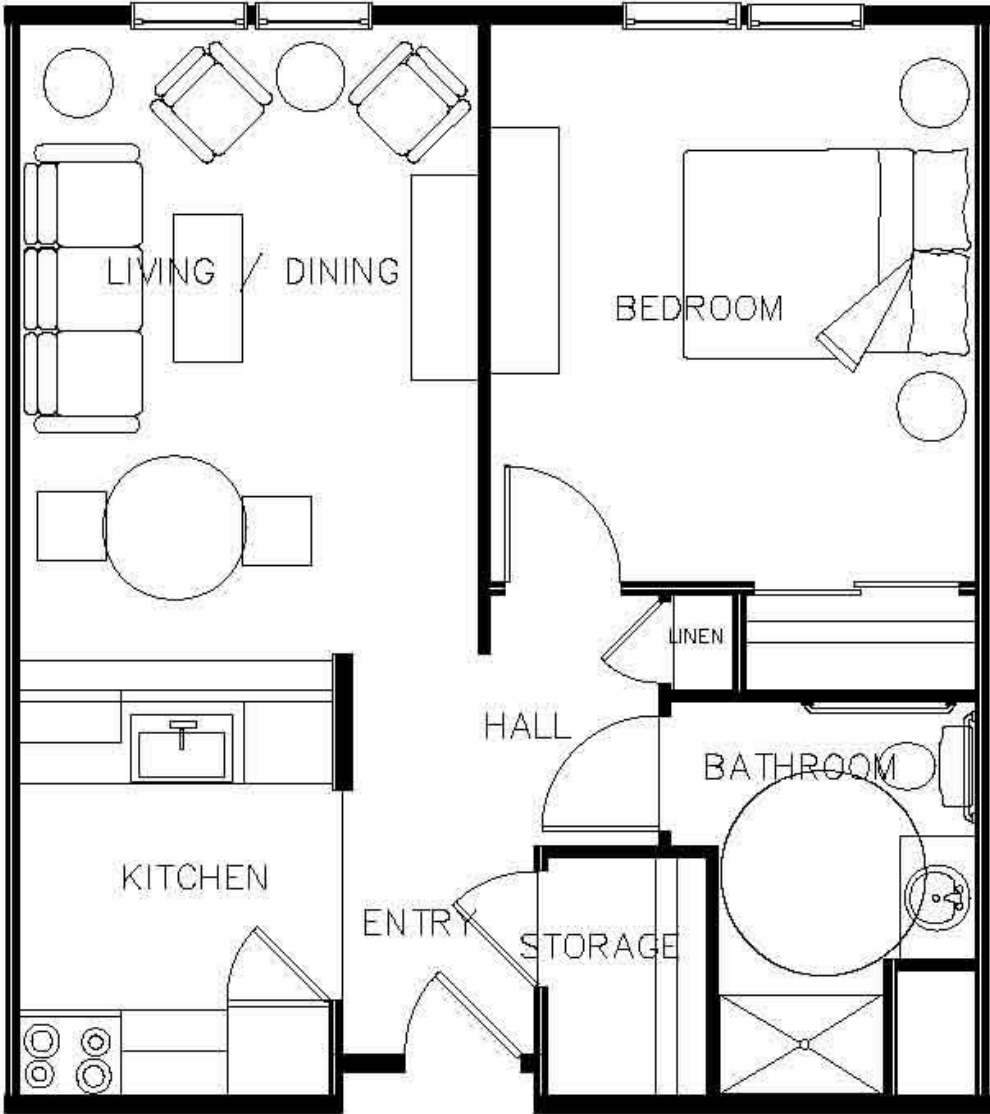

Quail Hollow Senior Living Community

FLOOR PLANS

- A** 1 bedroom, 1 bathroom | 630 Sq. Ft.
- D** 1 bedroom, 1 bathroom | 618 Sq. Ft.
- F** Corner Apartment | 2 bedrooms, 1 bathroom | 800 Sq. Ft.
- C** 2 bedrooms, 1 bathroom | 900 Sq. Ft.
- C2** Handicapped Accessible | 2 bedrooms, 1 bathroom | 915 Sq. Ft.
- C3** Additional Storage | 2 bedrooms, 1 bathroom | 950 Sq. Ft.
- Other** Unique Floor Plans – The Ridge Only
2 bedroom, 1.5 bathrooms | Variable Sq. Ft.

A

1 bedroom, 1 bathroom | 630 Sq. Ft.

D

1 bedroom, 1 bathroom | 618 Sq. Ft.

F

Corner Apartment | 2 bedroom, 1 bathroom
800 Sq. Ft.

C

2 bedroom, 1 bathroom | 900 Sq. Ft.

C2

Handicapped Accessible | 2 bedroom, 1 bathroom
915 Sq. Ft.

Features:

- Roll in shower with fold down bench and hand-held shower head
- Roll under kitchen and bathroom sink
- Roll under kitchen counter
- Grab bars in bathroom

C3

Additional Storage | 2 bedroom, 1 bathroom
950 Sq. Ft.

The Ridge Only

17

Unique Floor Plan | 2 bedroom, 1.5 bathrooms
1391 Sq. Ft.

The Ridge Only

19

Unique Floor Plan | 2 bedroom, 1.5 bathroom
1379 Sq. Ft.