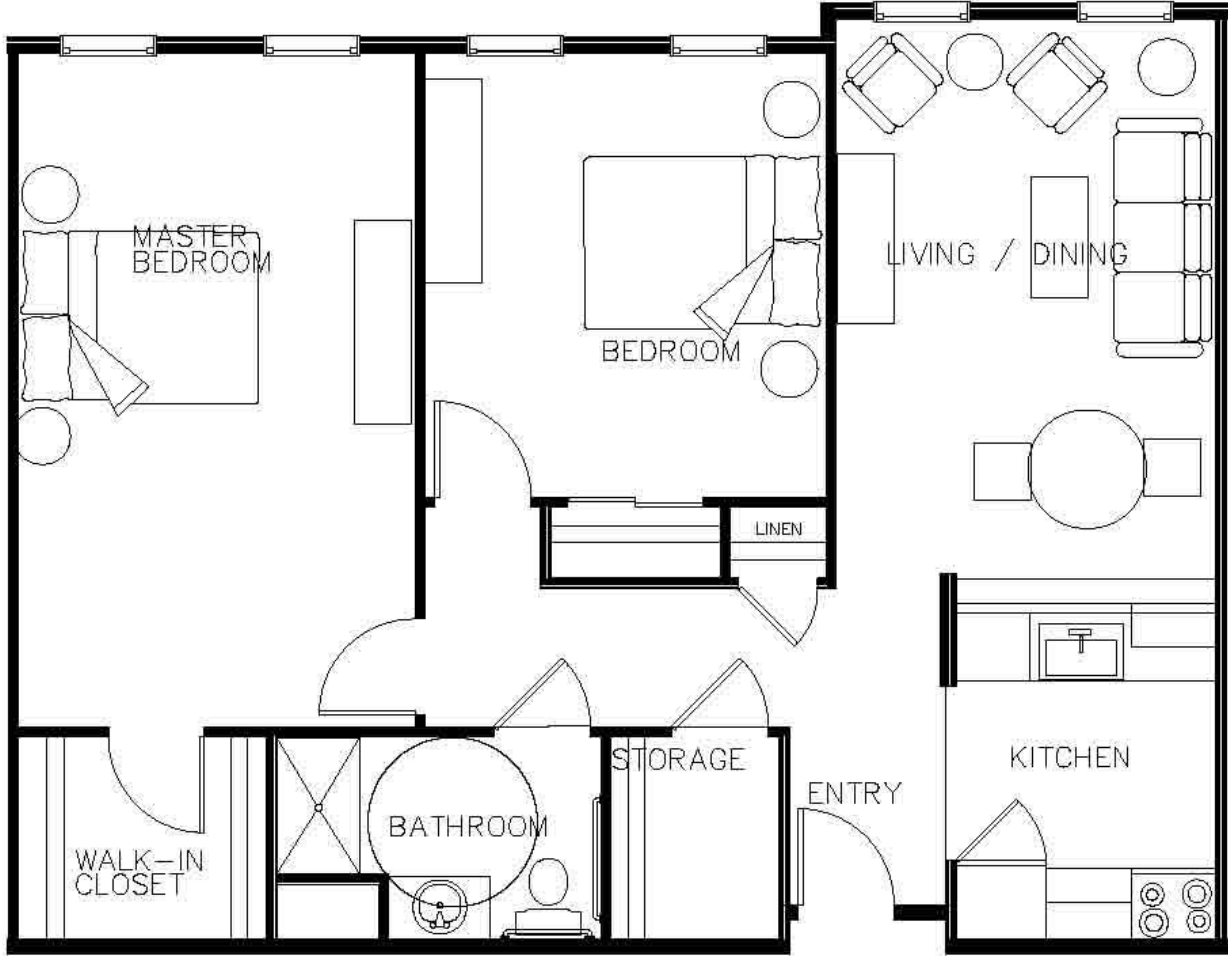

Quail Hollow Senior Living Community

FLOOR PLANS

- A** 1 bedroom, 1 bathroom | 630 Sq. Ft.
- D** 1 bedroom, 1 bathroom | 618 Sq. Ft.
- F** Corner Apartment | 2 bedrooms, 1 bathroom | 800 Sq. Ft.
- C** 2 bedrooms, 1 bathroom | 900 Sq. Ft.
- C2** Handicapped Accessible | 2 bedrooms, 1 bathroom | 915 Sq. Ft.
- C3** Additional Storage | 2 bedrooms, 1 bathroom | 950 Sq. Ft.
- Other** Unique Floor Plans – The Ridge Only
2 bedroom, 1.5 bathrooms | Variable Sq. Ft.

A

1 bedroom, 1 bathroom | 630 Sq. Ft.

D

1 bedroom, 1 bathroom | 618 Sq. Ft.

F

Corner Apartment | 2 bedroom, 1 bathroom
800 Sq. Ft.

C

2 bedroom, 1 bathroom | 900 Sq. Ft.

C2

Handicapped Accessible | 2 bedroom, 1 bathroom
915 Sq. Ft.

Features:

- Roll in shower with fold down bench and hand-held shower head
- Roll under kitchen and bathroom sink
- Roll under kitchen counter
- Grab bars in bathroom

C3

Additional Storage | 2 bedroom, 1 bathroom
950 Sq. Ft.

The Ridge Only

17

Unique Floor Plan | 2 bedroom, 1.5 bathrooms
1391 Sq. Ft.

The Ridge Only

19

Unique Floor Plan | 2 bedroom, 1.5 bathroom
1379 Sq. Ft.