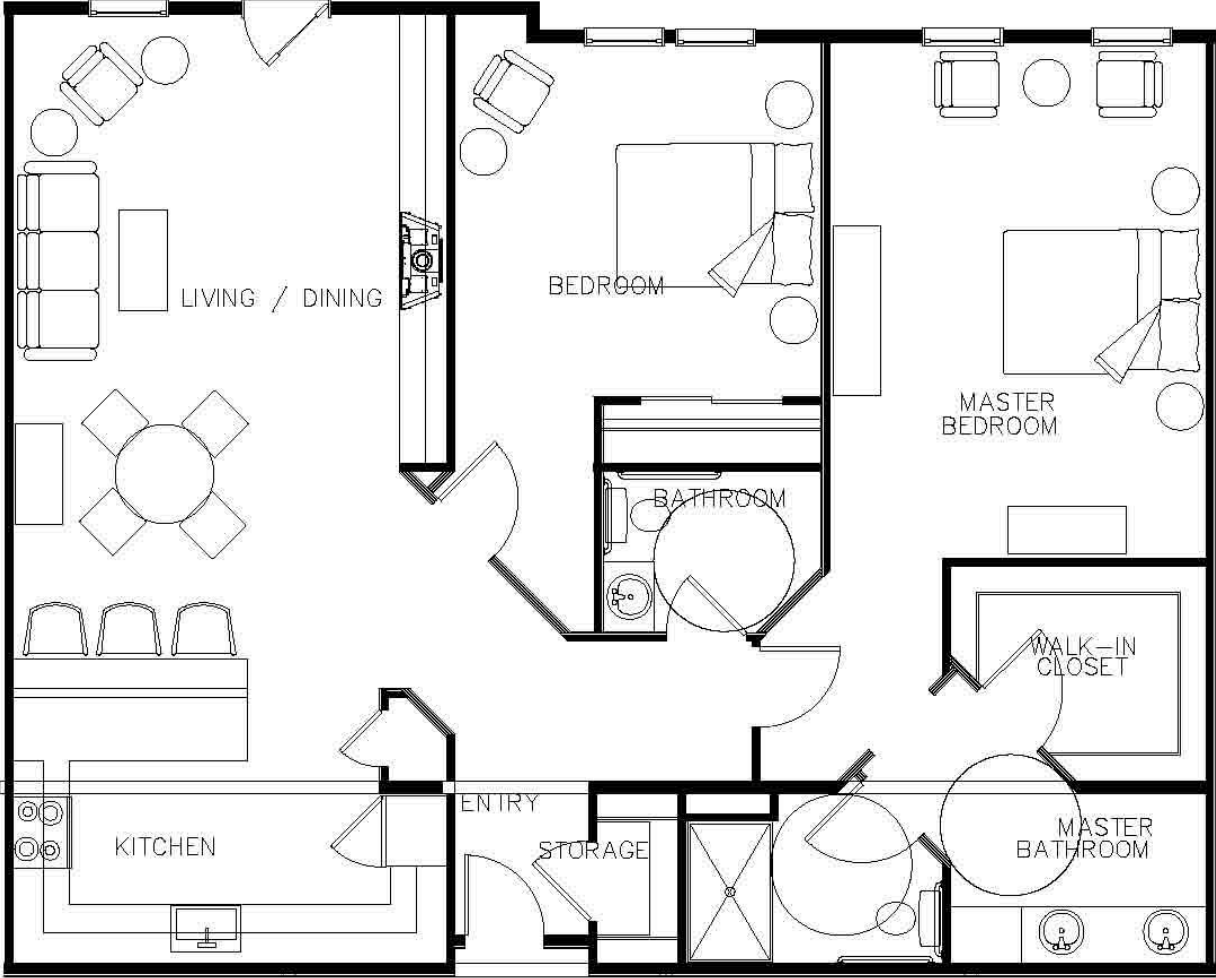

Quail Hollow Senior Living Community

FLOOR PLANS

- A** 1 bedroom, 1 bathroom | 630 Sq. Ft.
- D** 1 bedroom, 1 bathroom | 618 Sq. Ft.
- F** Corner Apartment | 2 bedrooms, 1 bathroom | 800 Sq. Ft.
- C** 2 bedrooms, 1 bathroom | 900 Sq. Ft.
- C2** Handicapped Accessible | 2 bedrooms, 1 bathroom | 915 Sq. Ft.
- C3** Additional Storage | 2 bedrooms, 1 bathroom | 950 Sq. Ft.
- Other** Unique Floor Plans – The Ridge Only
2 bedroom, 1.5 bathrooms | Variable Sq. Ft.

C2

Handicapped Accessible | 2 bedroom, 1 bathroom
915 Sq. Ft.

Features:

- Roll in shower with fold down bench and hand-held shower head
- Roll under kitchen and bathroom sink
- Roll under kitchen counter
- Grab bars in bathroom

C3

Additional Storage | 2 bedroom, 1 bathroom
950 Sq. Ft.

The Ridge Only

17

Unique Floor Plan | 2 bedroom, 1.5 bathrooms
1391 Sq. Ft.

The Ridge Only

19

Unique Floor Plan | 2 bedroom, 1.5 bathroom
1379 Sq. Ft.

The Ridge Only

Quail Hollow Senior Living Community | 69 Lily Lane | W. Lebanon, NH 03784

Phone. (603) 653-3000 | Fax. (603) 640-6004 | www.SummitPMG.com

21

Unique Floor Plan | 2 bedroom, 1.5 bathrooms
1485 Sq. Ft.