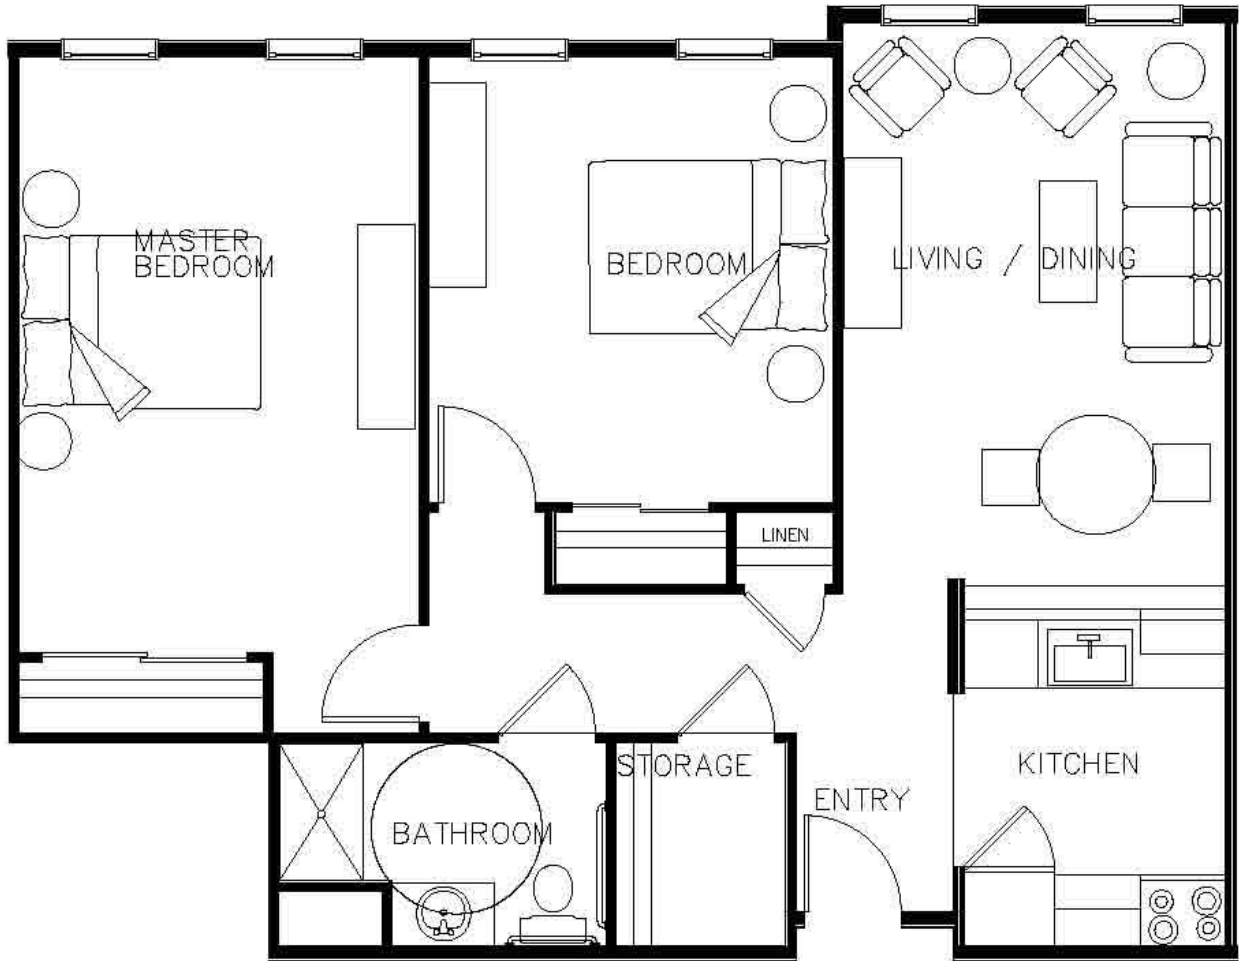

Quail Hollow Senior Living Community

FLOOR PLANS

- A** 1 bedroom, 1 bathroom | 630 Sq. Ft.
- D** 1 bedroom, 1 bathroom | 618 Sq. Ft.
- F** Corner Apartment | 2 bedrooms, 1 bathroom | 800 Sq. Ft.
- C** 2 bedrooms, 1 bathroom | 900 Sq. Ft.
- C2** Handicapped Accessible | 2 bedrooms, 1 bathroom | 915 Sq. Ft.
- C3** Additional Storage | 2 bedrooms, 1 bathroom | 950 Sq. Ft.
- Other** Unique Floor Plans – The Ridge Only
2 bedroom, 1.5 bathrooms | Variable Sq. Ft.

A

1 bedroom, 1 bathroom | 630 Sq. Ft.

D

1 bedroom, 1 bathroom | 618 Sq. Ft.

F

Corner Apartment | 2 bedroom, 1 bathroom
800 Sq. Ft.

C

2 bedroom, 1 bathroom | 900 Sq. Ft.

C2

Handicapped Accessible | 2 bedroom, 1 bathroom
915 Sq. Ft.

Features:

- Roll in shower with fold down bench and hand-held shower head
- Roll under kitchen and bathroom sink
- Roll under kitchen counter
- Grab bars in bathroom

C3

Additional Storage | 2 bedroom, 1 bathroom
950 Sq. Ft.

The Ridge Only

17

Unique Floor Plan | 2 bedroom, 1.5 bathrooms
1391 Sq. Ft.

The Ridge Only

19

Unique Floor Plan | 2 bedroom, 1.5 bathroom
1379 Sq. Ft.