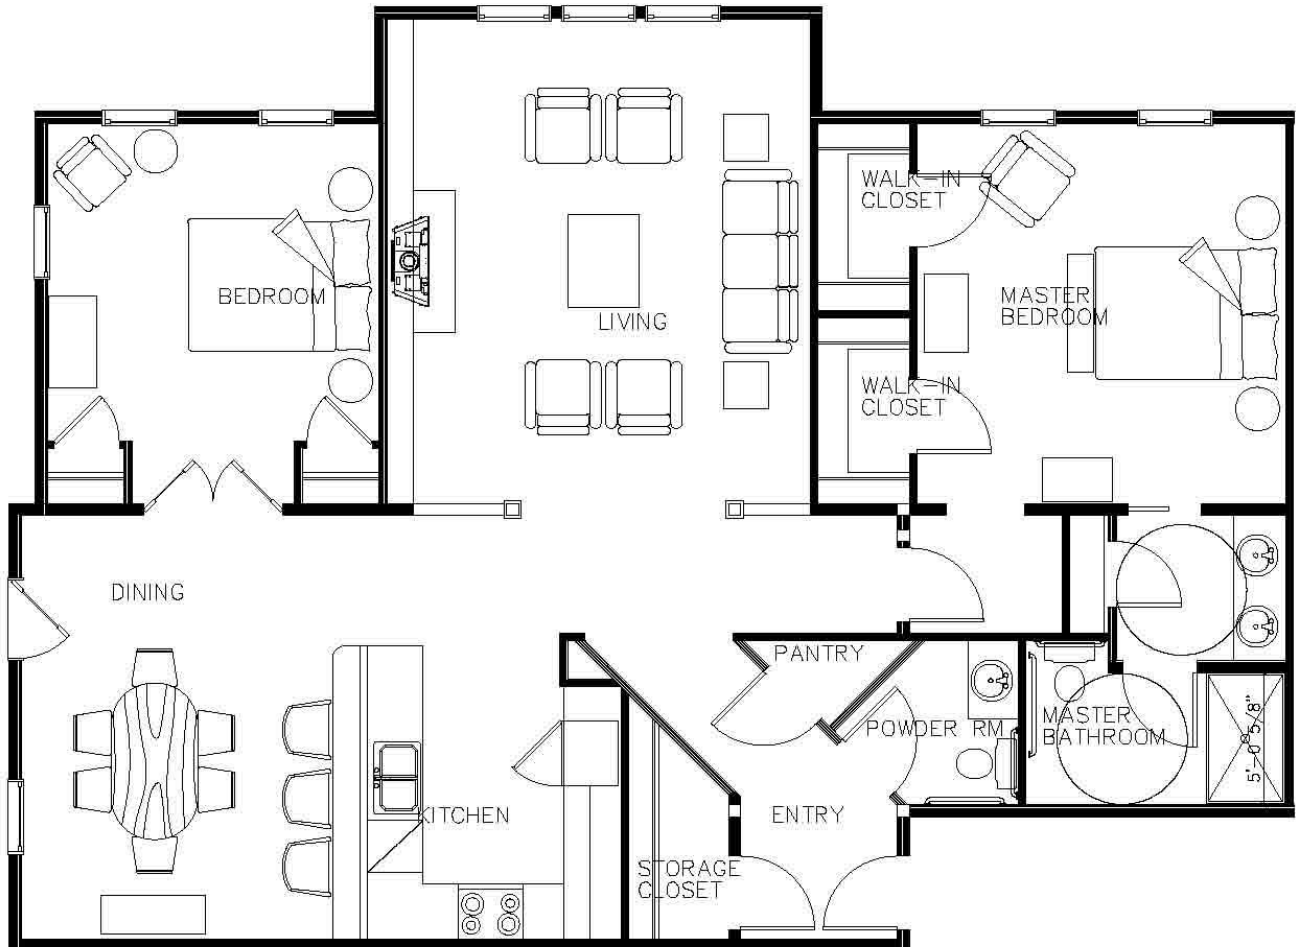

Quail Hollow Senior Living Community

FLOOR PLANS

- A** 1 bedroom, 1 bathroom | 630 Sq. Ft.
- D** 1 bedroom, 1 bathroom | 618 Sq. Ft.
- F** Corner Apartment | 2 bedrooms, 1 bathroom | 800 Sq. Ft.
- C** 2 bedrooms, 1 bathroom | 900 Sq. Ft.
- C2** Handicapped Accessible | 2 bedrooms, 1 bathroom | 915 Sq. Ft.
- C3** Additional Storage | 2 bedrooms, 1 bathroom | 950 Sq. Ft.
- Other** Unique Floor Plans – The Ridge Only
2 bedroom, 1.5 bathrooms | Variable Sq. Ft.

C2

Handicapped Accessible | 2 bedroom, 1 bathroom
915 Sq. Ft.

Features:

- Roll in shower with fold down bench and hand-held shower head
- Roll under kitchen and bathroom sink
- Roll under kitchen counter
- Grab bars in bathroom

C3

Additional Storage | 2 bedroom, 1 bathroom
950 Sq. Ft.

The Ridge Only

17

Unique Floor Plan | 2 bedroom, 1.5 bathrooms
1391 Sq. Ft.

The Ridge Only

19

Unique Floor Plan | 2 bedroom, 1.5 bathroom
1379 Sq. Ft.

The Ridge Only

Quail Hollow Senior Living Community | 69 Lily Lane | W. Lebanon, NH 03784

Phone. (603) 653-3000 | Fax. (603) 640-6004 | www.SummitPMG.com

21

Unique Floor Plan | 2 bedroom, 1.5 bathrooms
1485 Sq. Ft.