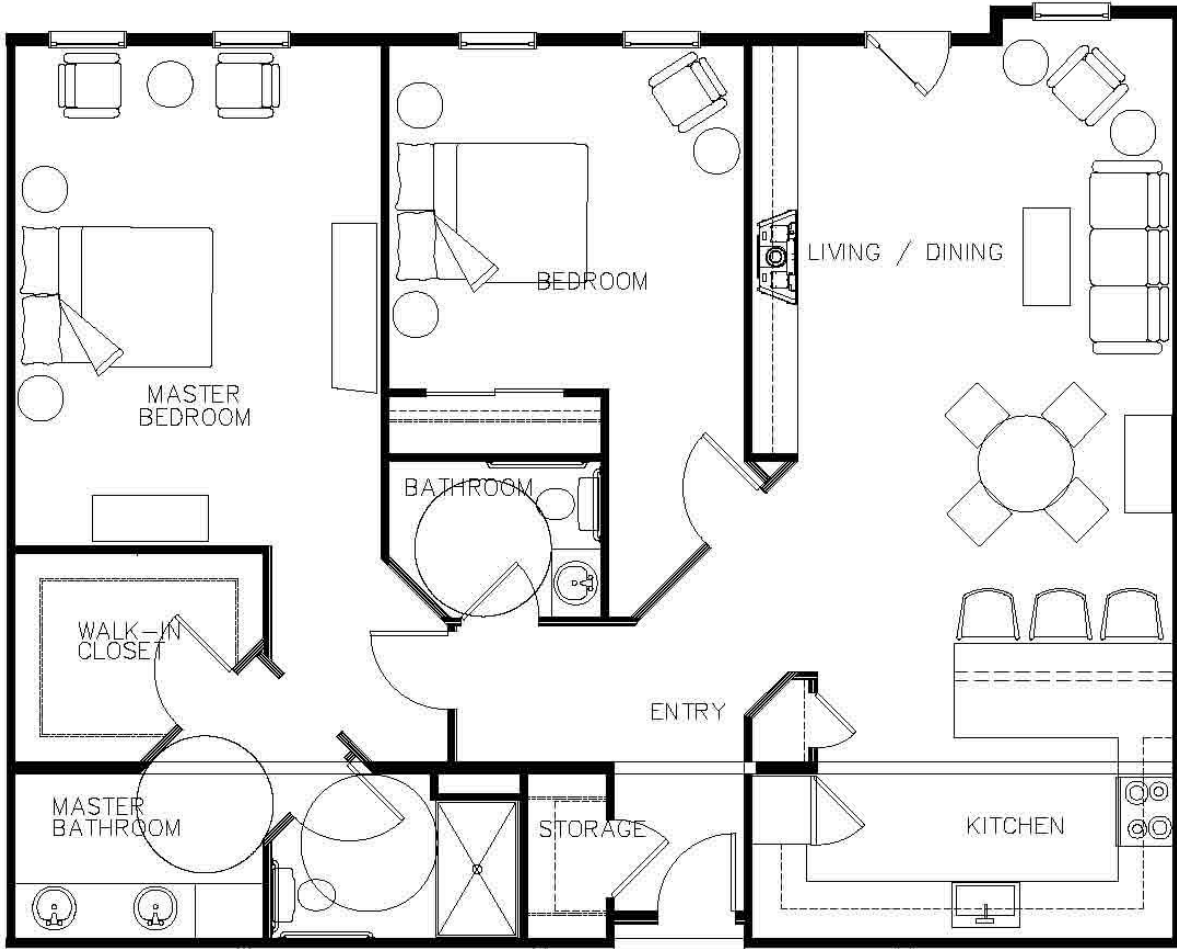

Quail Hollow Senior Living Community

FLOOR PLANS

- A** 1 bedroom, 1 bathroom | 630 Sq. Ft.
- D** 1 bedroom, 1 bathroom | 618 Sq. Ft.
- F** Corner Apartment | 2 bedrooms, 1 bathroom | 800 Sq. Ft.
- C** 2 bedrooms, 1 bathroom | 900 Sq. Ft.
- C2** Handicapped Accessible | 2 bedrooms, 1 bathroom | 915 Sq. Ft.
- C3** Additional Storage | 2 bedrooms, 1 bathroom | 950 Sq. Ft.
- Other** Unique Floor Plans – The Ridge Only
2 bedroom, 1.5 bathrooms | Variable Sq. Ft.

C2

Handicapped Accessible | 2 bedroom, 1 bathroom
915 Sq. Ft.

Features:

- Roll in shower with fold down bench and hand-held shower head
- Roll under kitchen and bathroom sink
- Roll under kitchen counter
- Grab bars in bathroom

C3

Additional Storage | 2 bedroom, 1 bathroom
950 Sq. Ft.

The Ridge Only

17

Unique Floor Plan | 2 bedroom, 1.5 bathrooms
1391 Sq. Ft.

The Ridge Only

19

Unique Floor Plan | 2 bedroom, 1.5 bathroom
1379 Sq. Ft.

The Ridge Only

Quail Hollow Senior Living Community | 69 Lily Lane | W. Lebanon, NH 03784

Phone. (603) 653-3000 | Fax. (603) 640-6004 | www.SummitPMG.com

21

Unique Floor Plan | 2 bedroom, 1.5 bathrooms
1485 Sq. Ft.