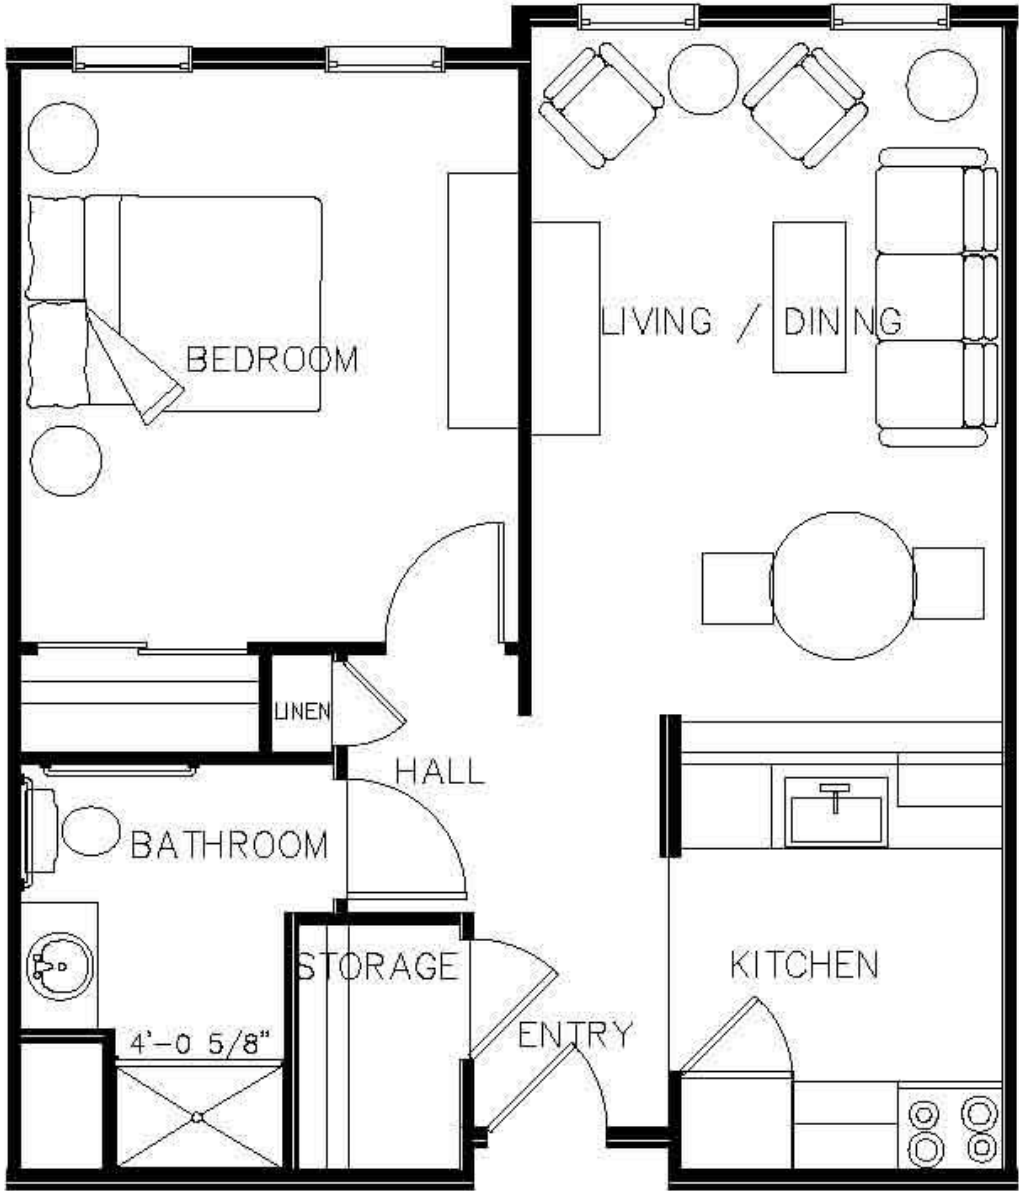

Quail Hollow Senior Living Community

FLOOR PLANS

- A** 1 bedroom, 1 bathroom | 630 Sq. Ft.
- D** 1 bedroom, 1 bathroom | 618 Sq. Ft.
- F** Corner Apartment | 2 bedrooms, 1 bathroom | 800 Sq. Ft.
- C** 2 bedrooms, 1 bathroom | 900 Sq. Ft.
- C2** Handicapped Accessible | 2 bedrooms, 1 bathroom | 915 Sq. Ft.
- C3** Additional Storage | 2 bedrooms, 1 bathroom | 950 Sq. Ft.
- Other** Unique Floor Plans – The Ridge Only
2 bedroom, 1.5 bathrooms | Variable Sq. Ft.

A

1 bedroom, 1 bathroom | 630 Sq. Ft.

D

1 bedroom, 1 bathroom | 618 Sq. Ft.

F

Corner Apartment | 2 bedroom, 1 bathroom
800 Sq. Ft.

C

2 bedroom, 1 bathroom | 900 Sq. Ft.

C2

Handicapped Accessible | 2 bedroom, 1 bathroom
915 Sq. Ft.

Features:

- Roll in shower with fold down bench and hand-held shower head
- Roll under kitchen and bathroom sink
- Roll under kitchen counter
- Grab bars in bathroom

C3

Additional Storage | 2 bedroom, 1 bathroom
950 Sq. Ft.

The Ridge Only

17

Unique Floor Plan | 2 bedroom, 1.5 bathrooms
1391 Sq. Ft.

The Ridge Only

19

Unique Floor Plan | 2 bedroom, 1.5 bathroom
1379 Sq. Ft.