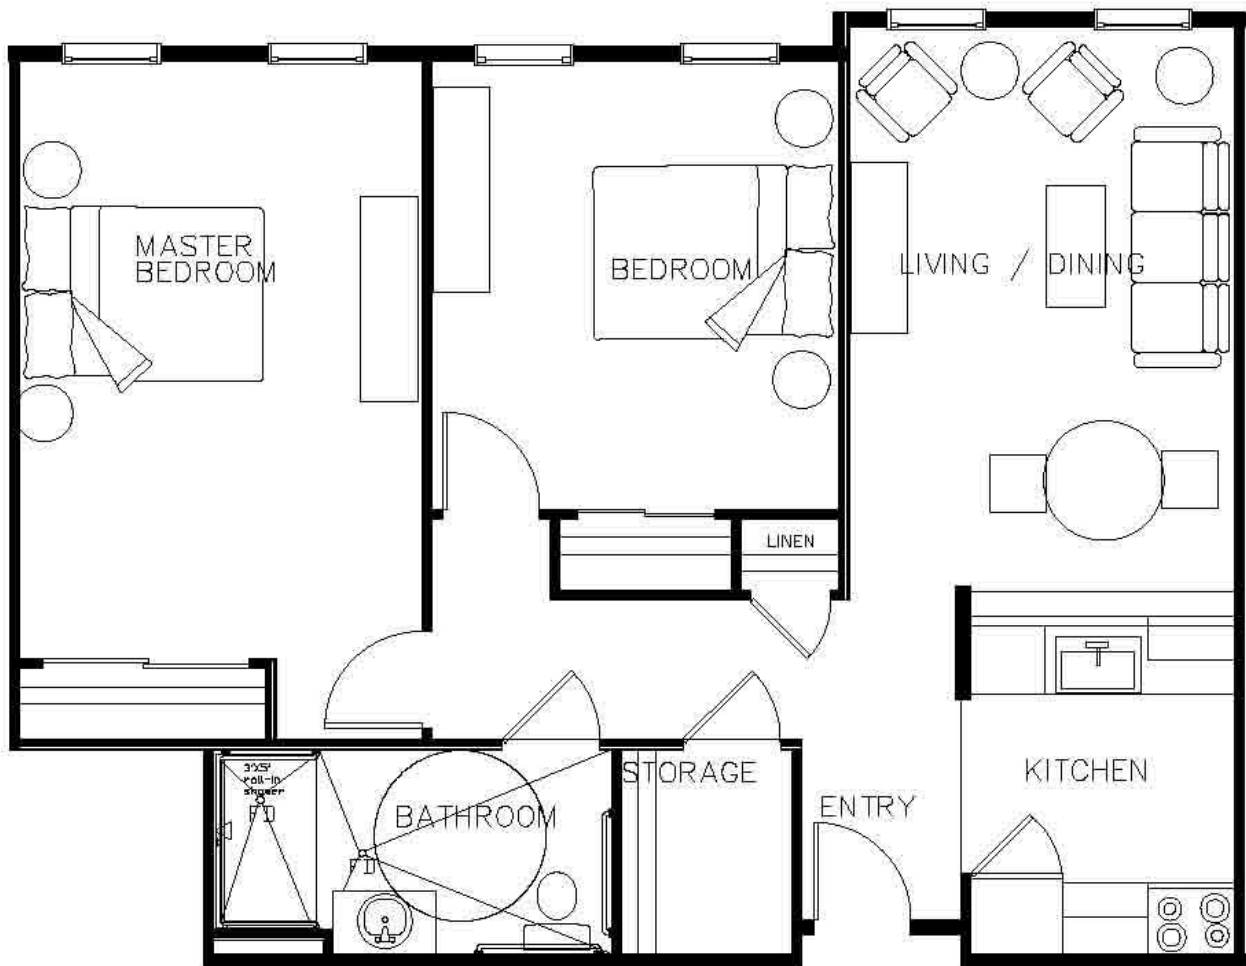

Quail Hollow Senior Living Community

FLOOR PLANS

- A** 1 bedroom, 1 bathroom | 630 Sq. Ft.
- D** 1 bedroom, 1 bathroom | 618 Sq. Ft.
- F** Corner Apartment | 2 bedrooms, 1 bathroom | 800 Sq. Ft.
- C** 2 bedrooms, 1 bathroom | 900 Sq. Ft.
- C2** Handicapped Accessible | 2 bedrooms, 1 bathroom | 915 Sq. Ft.
- C3** Additional Storage | 2 bedrooms, 1 bathroom | 950 Sq. Ft.
- Other** Unique Floor Plans – The Ridge Only
2 bedroom, 1.5 bathrooms | Variable Sq. Ft.

A

1 bedroom, 1 bathroom | 630 Sq. Ft.

D

1 bedroom, 1 bathroom | 618 Sq. Ft.

F

Corner Apartment | 2 bedroom, 1 bathroom
800 Sq. Ft.

C

2 bedroom, 1 bathroom | 900 Sq. Ft.

C2

Handicapped Accessible | 2 bedroom, 1 bathroom
915 Sq. Ft.

Features:

- Roll in shower with fold down bench and hand-held shower head
- Roll under kitchen and bathroom sink
- Roll under kitchen counter
- Grab bars in bathroom

C3

Additional Storage | 2 bedroom, 1 bathroom
950 Sq. Ft.

The Ridge Only

17

Unique Floor Plan | 2 bedroom, 1.5 bathrooms
1391 Sq. Ft.

The Ridge Only

19

Unique Floor Plan | 2 bedroom, 1.5 bathroom
1379 Sq. Ft.