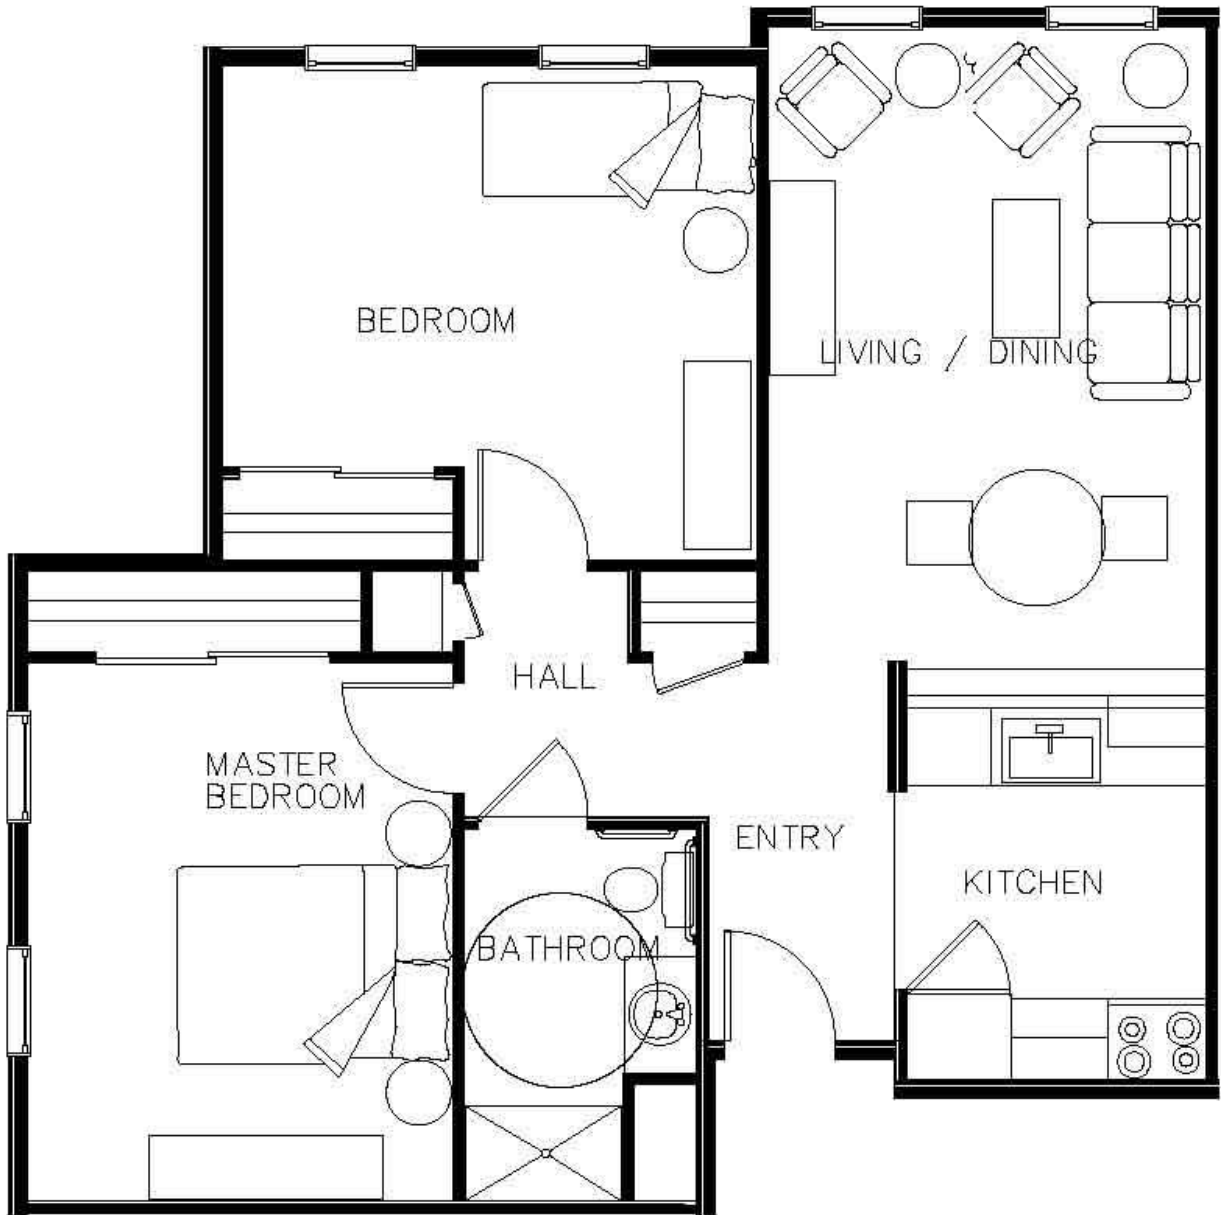

Quail Hollow Senior Living Community

FLOOR PLANS

- A** 1 bedroom, 1 bathroom | 630 Sq. Ft.
- D** 1 bedroom, 1 bathroom | 618 Sq. Ft.
- F** Corner Apartment | 2 bedrooms, 1 bathroom | 800 Sq. Ft.
- C** 2 bedrooms, 1 bathroom | 900 Sq. Ft.
- C2** Handicapped Accessible | 2 bedrooms, 1 bathroom | 915 Sq. Ft.
- C3** Additional Storage | 2 bedrooms, 1 bathroom | 950 Sq. Ft.
- Other** Unique Floor Plans – The Ridge Only
2 bedroom, 1.5 bathrooms | Variable Sq. Ft.

A

1 bedroom, 1 bathroom | 630 Sq. Ft.

D

1 bedroom, 1 bathroom | 618 Sq. Ft.

F

Corner Apartment | 2 bedroom, 1 bathroom
800 Sq. Ft.

C

2 bedroom, 1 bathroom | 900 Sq. Ft.

C2

Handicapped Accessible | 2 bedroom, 1 bathroom
915 Sq. Ft.

Features:

- Roll in shower with fold down bench and hand-held shower head
- Roll under kitchen and bathroom sink
- Roll under kitchen counter
- Grab bars in bathroom

C3

Additional Storage | 2 bedroom, 1 bathroom
950 Sq. Ft.

The Ridge Only

17

Unique Floor Plan | 2 bedroom, 1.5 bathrooms
1391 Sq. Ft.

The Ridge Only

19

Unique Floor Plan | 2 bedroom, 1.5 bathroom
1379 Sq. Ft.